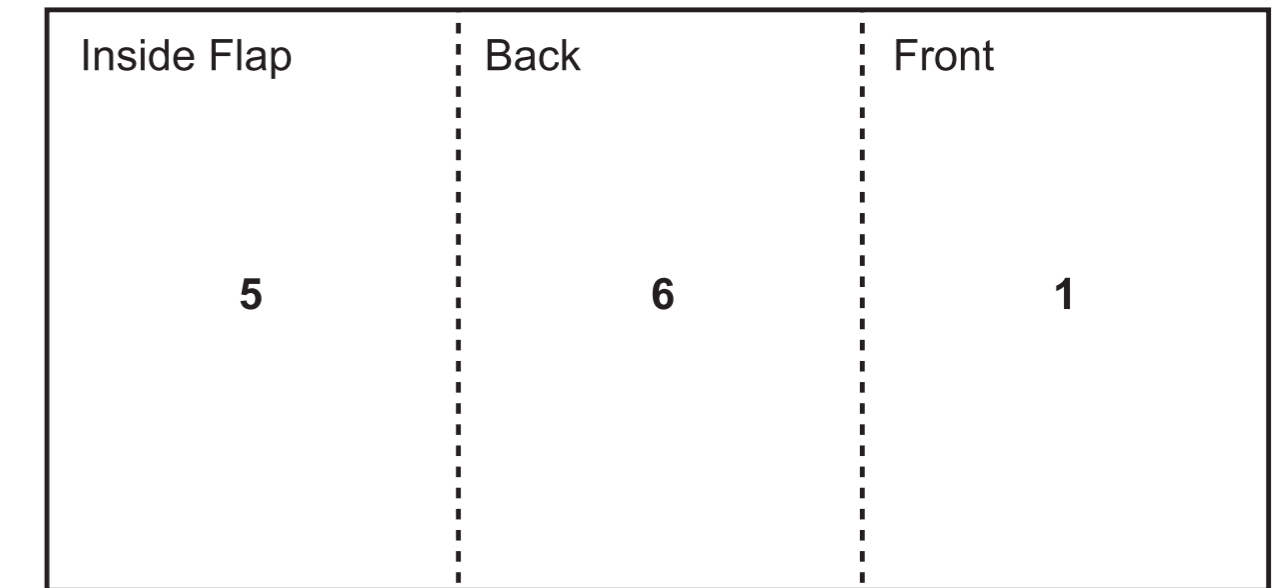

6pp A4 Portrait Roll Fold

630mm x 297mm Flat,
folded to 210mm x 297mm

■ Bleed (3mm)

The bleed area extends 3mm beyond the edge of your finished document. Colours and images must extend beyond the edge of the document to prevent unwanted white borders around the edge of your finished document. Note that this 'bleed' will be trimmed during the finishing process so ensure that no important details are set up to print in this area

■ Safe Area (5mm)

It is recommended that your artwork is at least 5mm from the edge of the page if it is not meant to bleed off. Printed borders placed too close to the edge of a page may look uneven when the job is trimmed.

----- Fold Line

This is where your document will be folded. Please ensure all text is set at least 5mm from this line.

Important: Anything beyond the white dotted line will be trimmed off

Layout